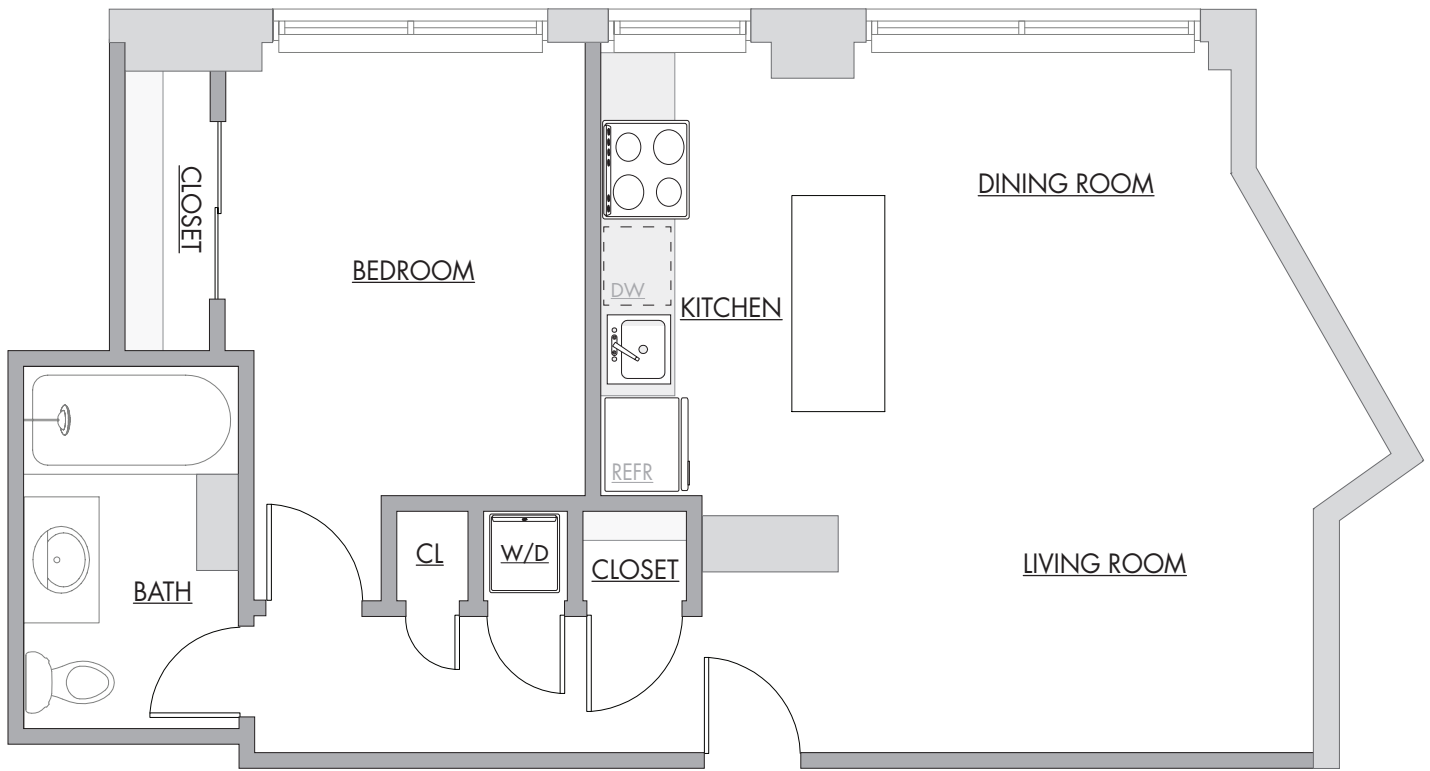

ONE BEDROOM E

750 Square Feet

Units - 2, 3,16,17

Apartment(s) Viewed: _____

Availability: _____

Special / Term: _____

Your Leasing Specialist: _____

Direct Phone: _____