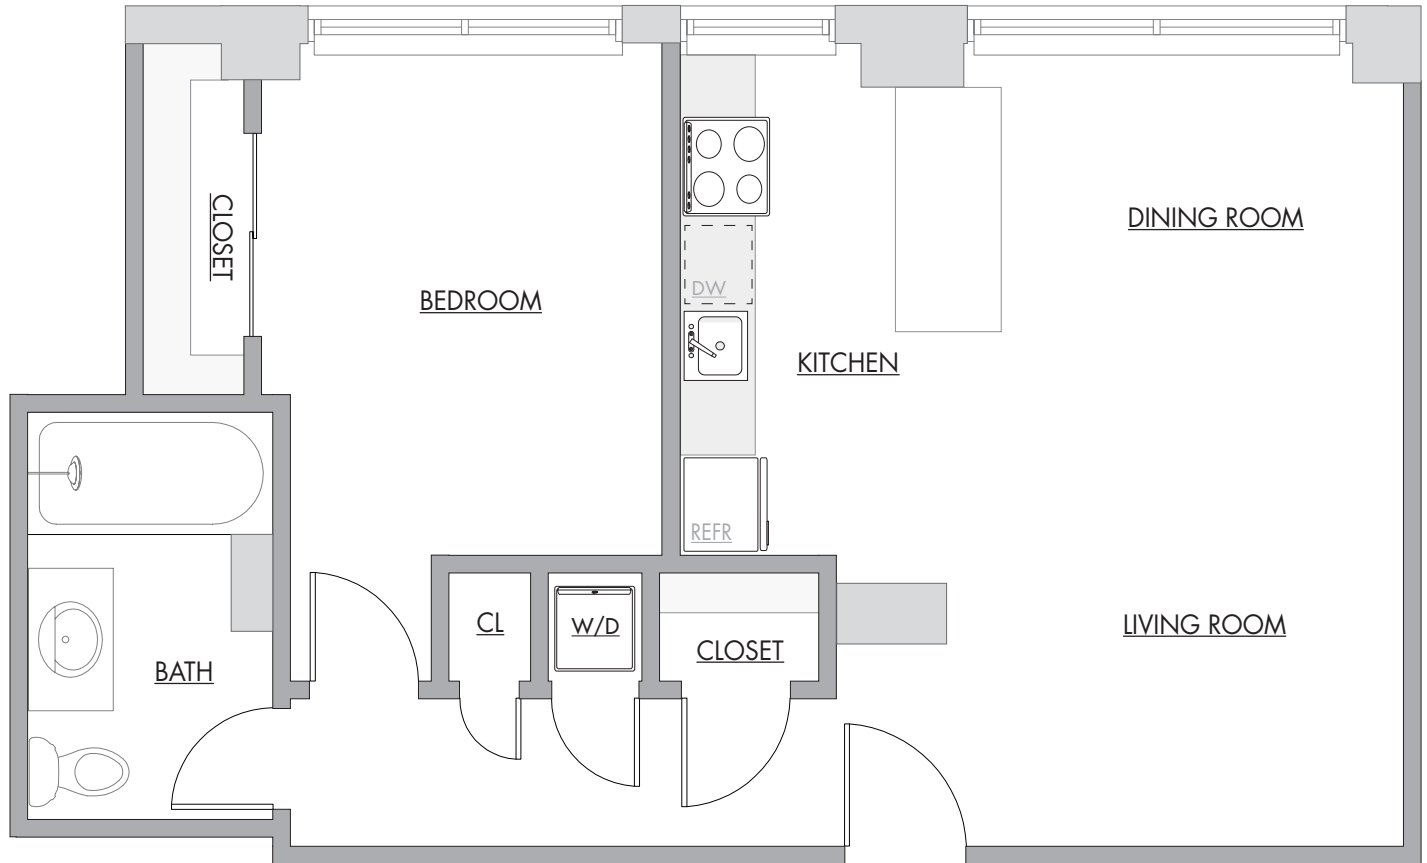

ONE BEDROOM C

725 Square Feet

Units - 20, 25

Apartment(s) Viewed: _____

Availability: _____

Special / Term: _____

Your Leasing Specialist: _____

Direct Phone: _____