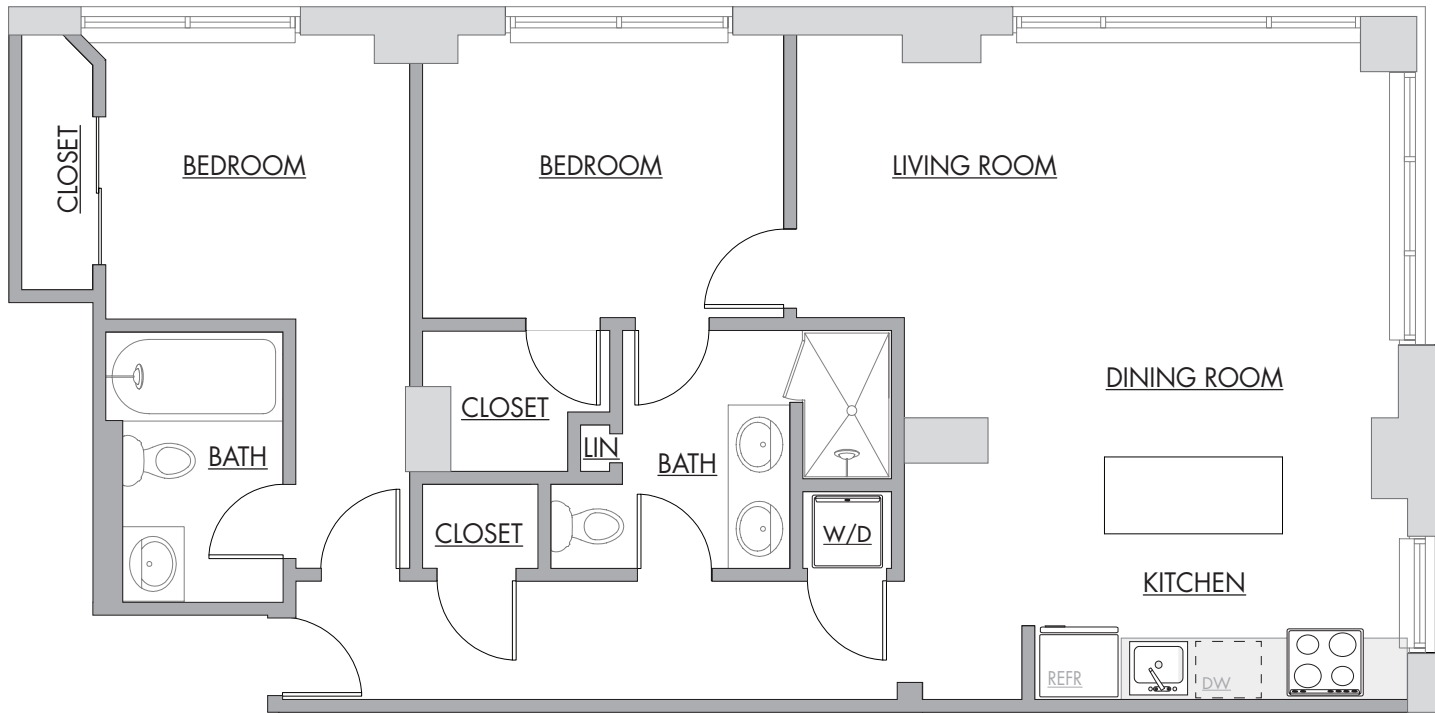

TWO BEDROOM

950 Square Feet

Units - 1, 4, 5, 14, 15, 18, 19, 26

*Unit type maybe reversed

Apartment(s) Viewed: _____

Availability: _____

Special / Term: _____

Your Leasing Specialist: _____