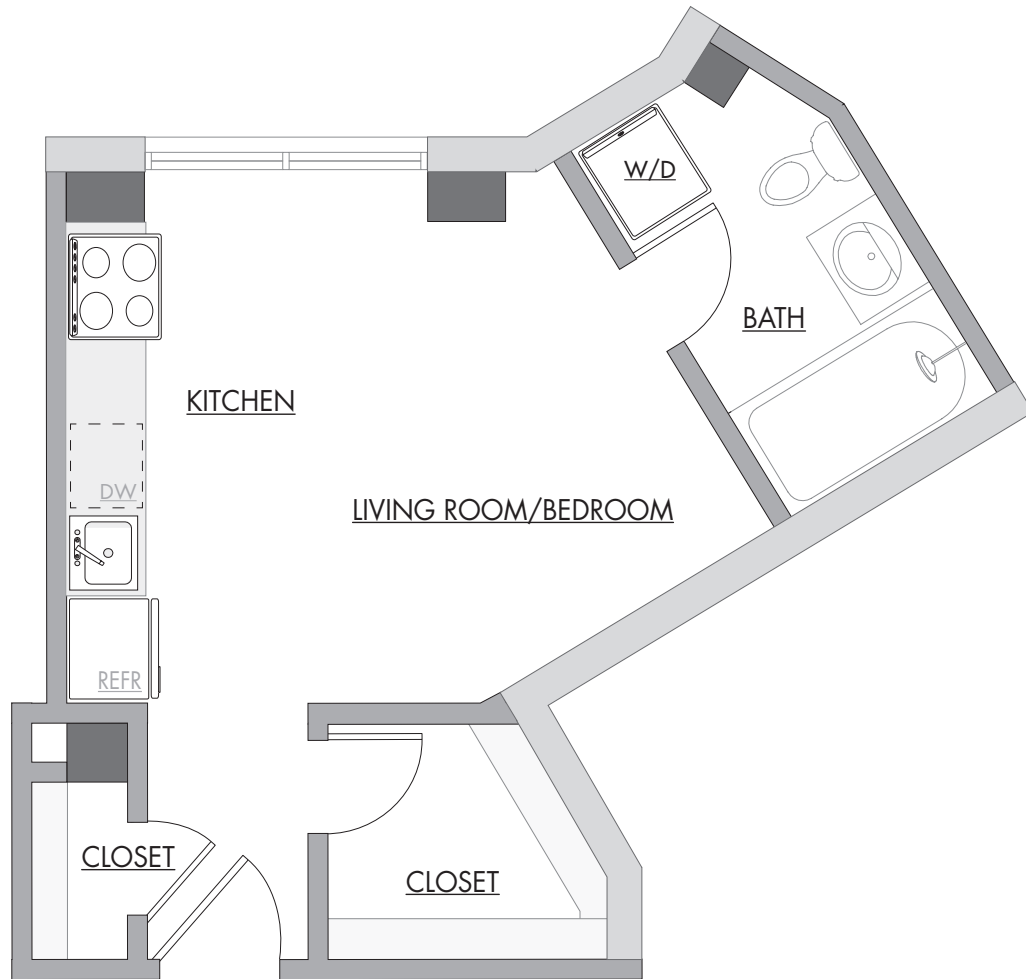

REGULAR STUDIO

370 Square Feet

Units - 7, 12

Apartment(s) Viewed: _____

Availability: _____

Special / Term: _____

Your Leasing Specialist: _____

Direct Phone: _____