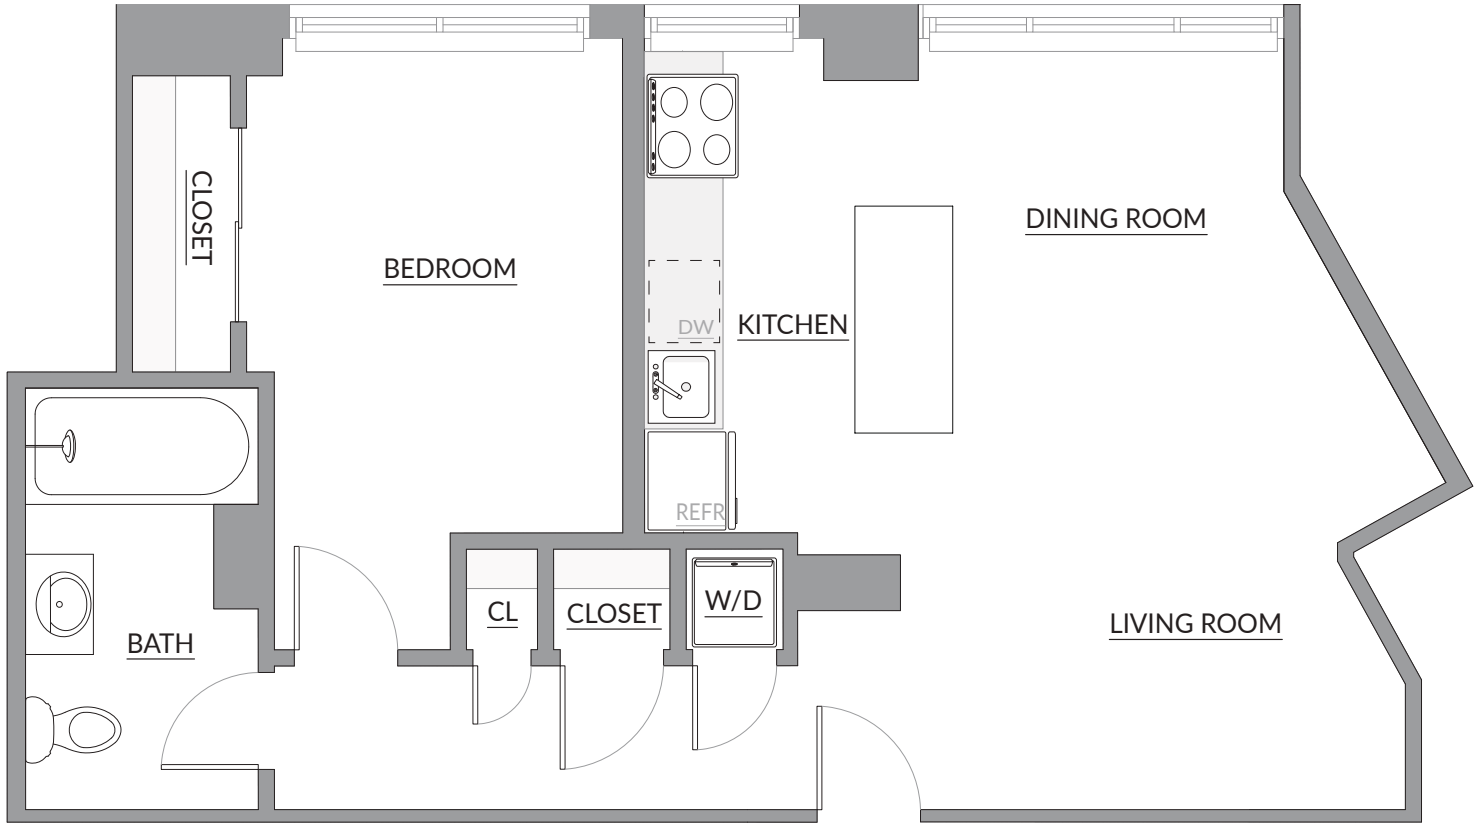

# ONE BEDROOM D

725 Square Feet +/-

The square footage shown is approximate.

Units - 6, 13

Apartment(s) Viewed: \_\_\_\_\_

Availability: \_\_\_\_\_

Special / Term: \_\_\_\_\_

Your Leasing Specialist: \_\_\_\_\_