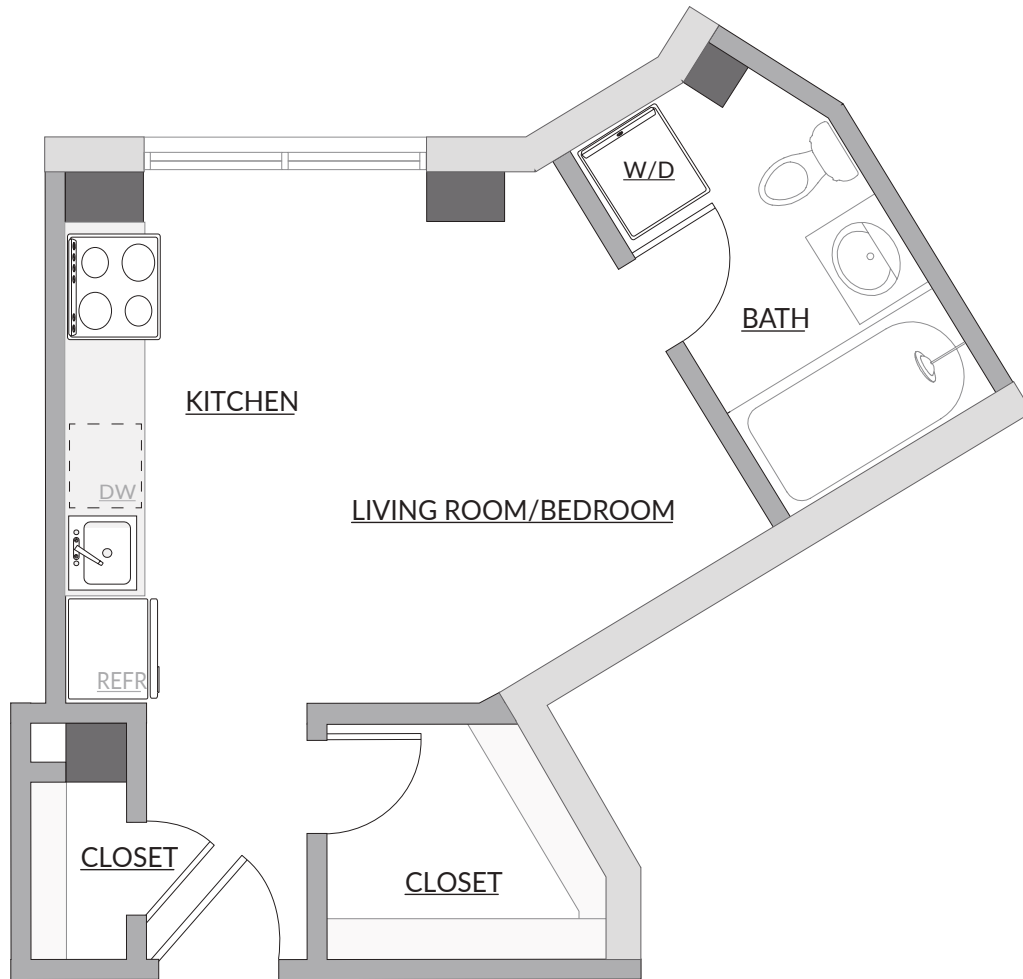

# STUDIO A

370 Square Feet +/-

The square footage shown is approximate.

Units - 7, 12

Apartment(s) Viewed: \_\_\_\_\_

Availability: \_\_\_\_\_

Special / Term: \_\_\_\_\_

Your Leasing Specialist: \_\_\_\_\_