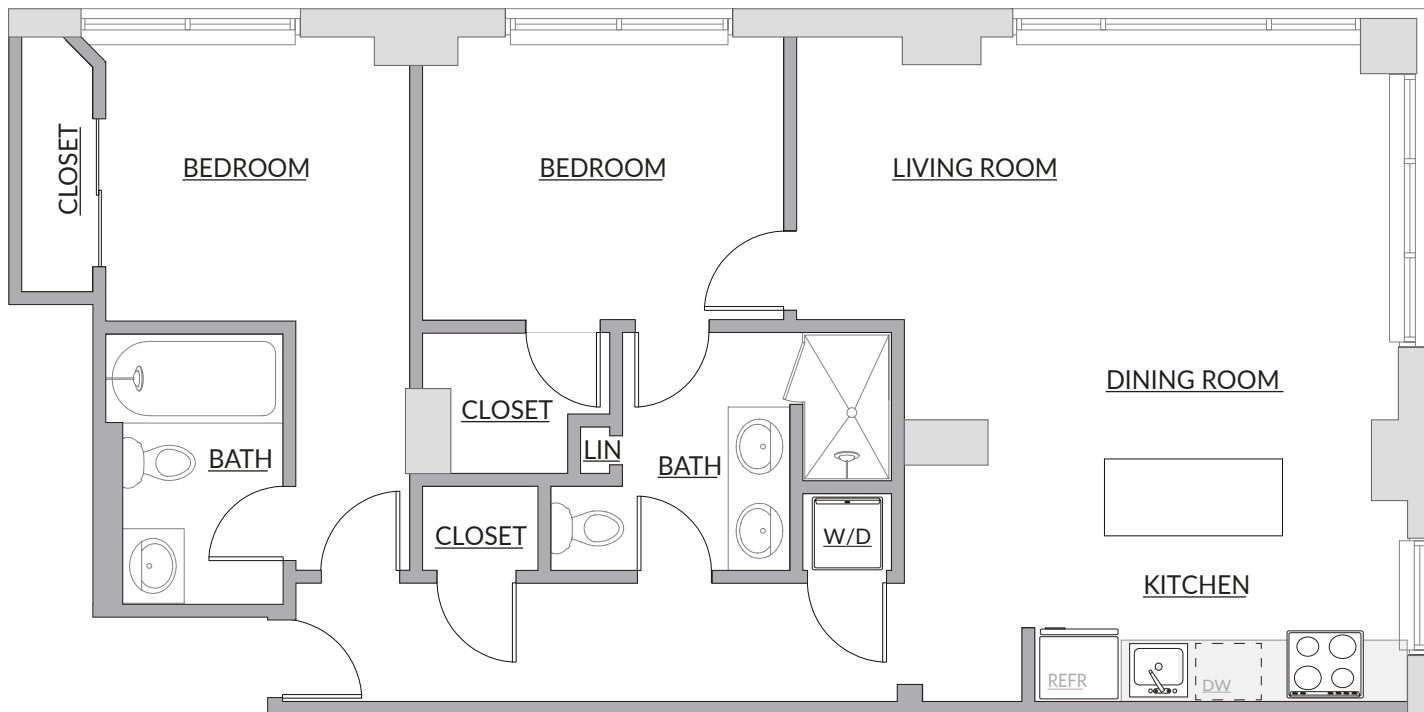

TWO BEDROOM

950 Square Feet +/-

The square footage shown is approximate.

Units - 1, 4, 5, 14, 15, 18, 19, 26

*Unit type maybe reversed

Apartment(s) Viewed: _____

Availability: _____

Special / Term: _____