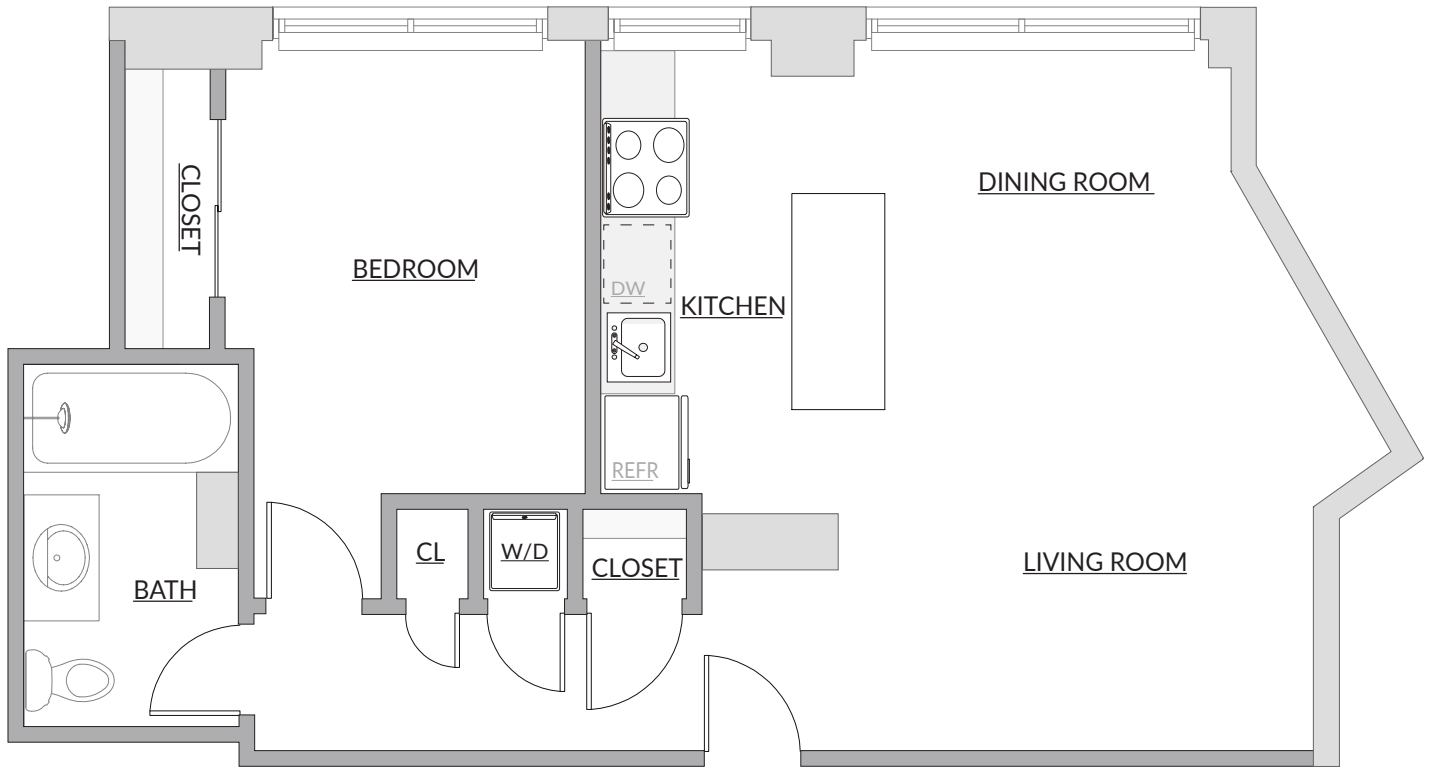

# ONE BEDROOM E

750 Square Feet +/-

Units - 2, 3,16,17

The square footage shown is approximate.

Apartment(s) Viewed: \_\_\_\_\_

Availability: \_\_\_\_\_

Special / Term: \_\_\_\_\_

Your Leasing Specialist: \_\_\_\_\_