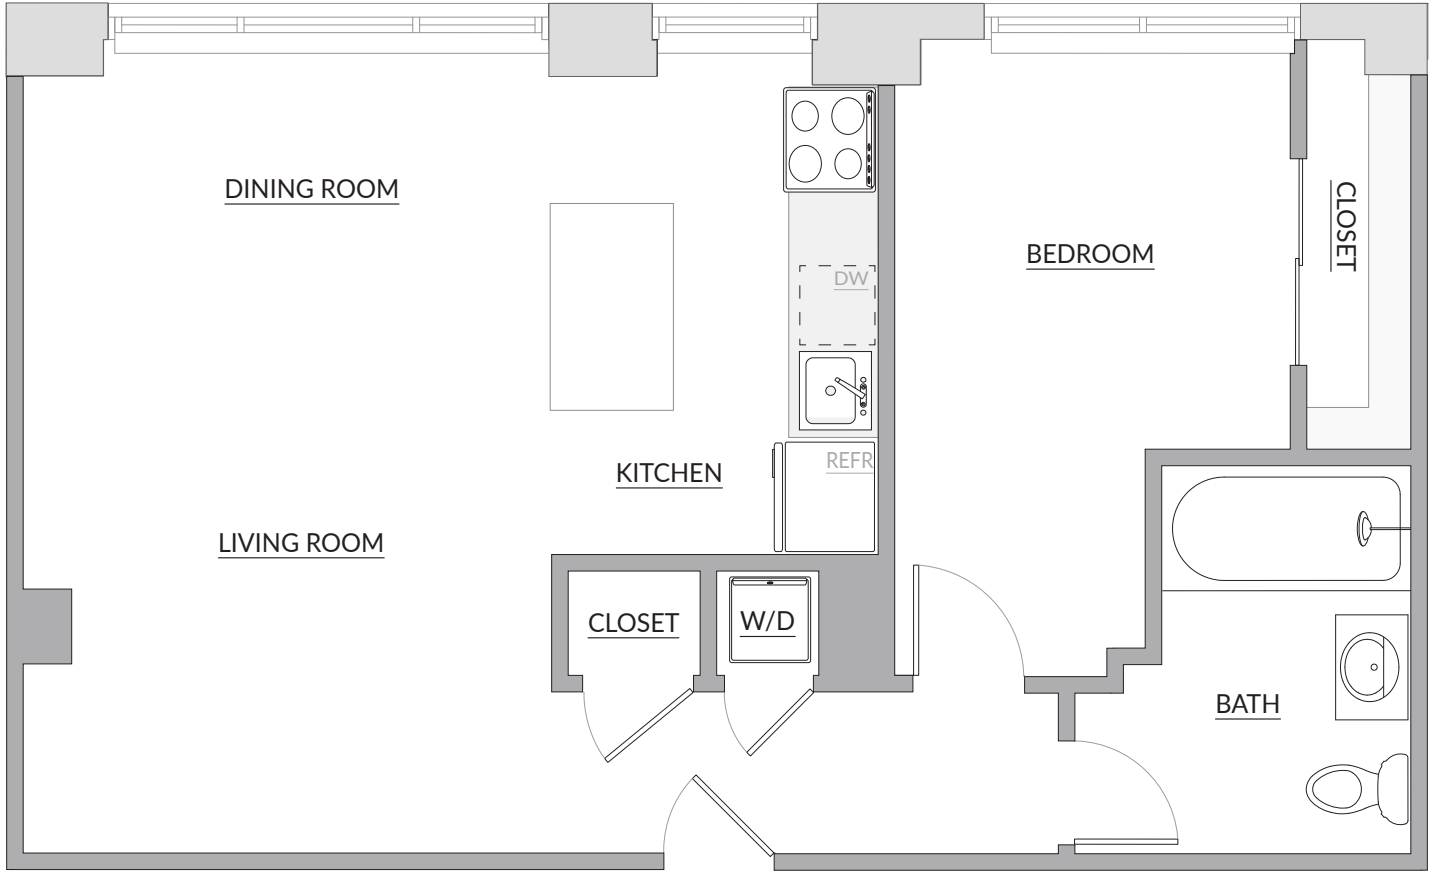

ONE BEDROOM B

725 Square Feet +/-

Units - 22, 23

The square footage shown is approximate.

Apartment(s) Viewed: _____

Availability: _____

Special / Term: _____

Your Leasing Specialist: _____