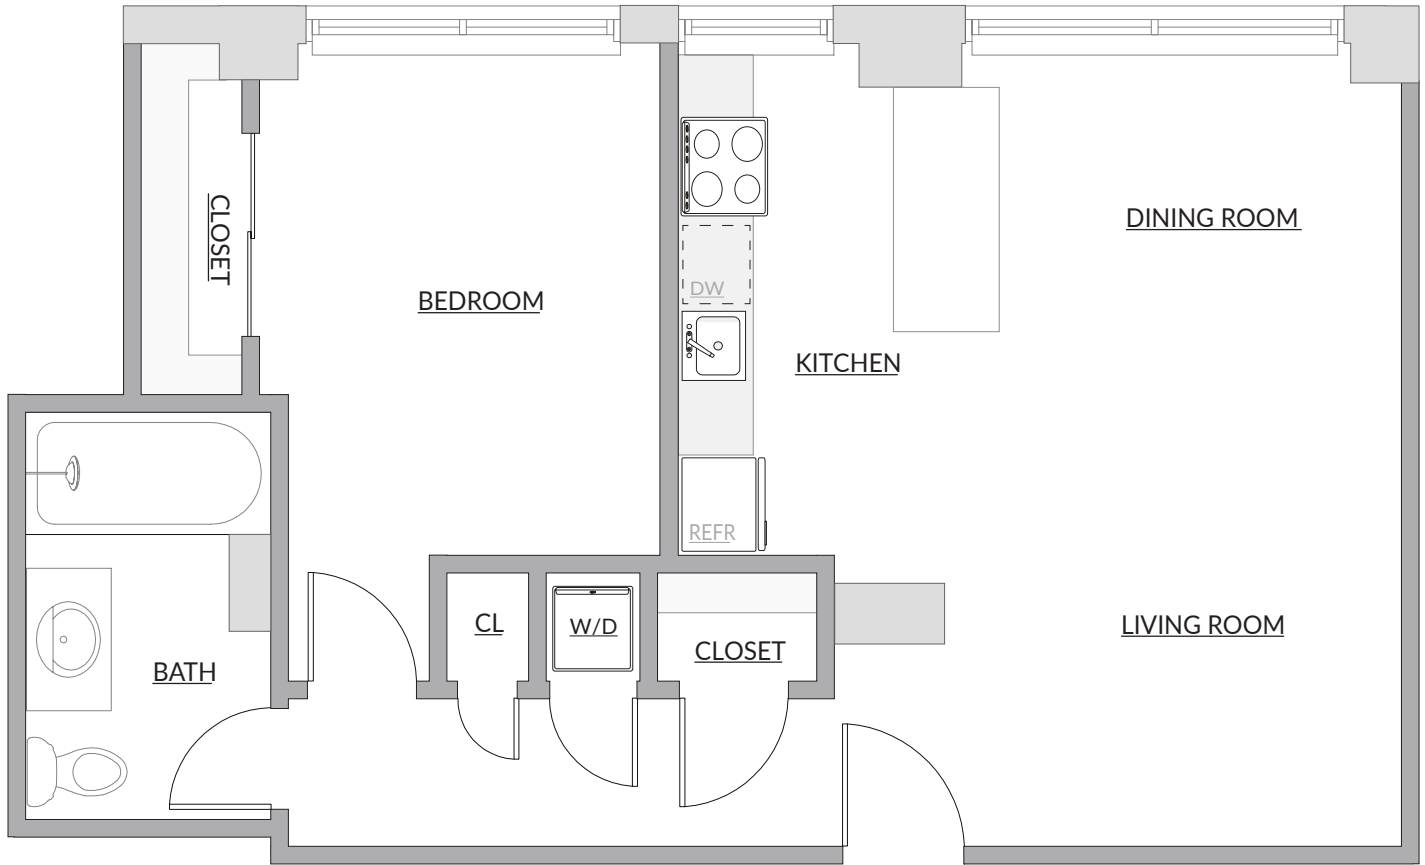

ONE BEDROOM C

725 Square Feet +/-

Units - 20, 25

The square footage shown is approximate.

Apartment(s) Viewed: _____

Availability: _____

Special / Term: _____

Your Leasing Specialist: _____